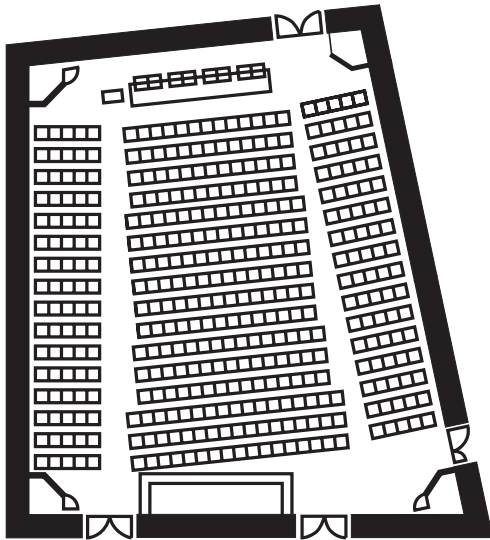

## Saal Steiermark\_320 sqm

congress | graz

Theatre style seating	400 pax
Classroom style seating	180 pax
Banquet style seating	304 pax
Cocktail	400 pax
L x W x H (m)	19 x 16.8 x 7.5

THEATRE STYLE SEATING

CLASSROOM STYLE SEATING

BANQUET STYLE SEATING