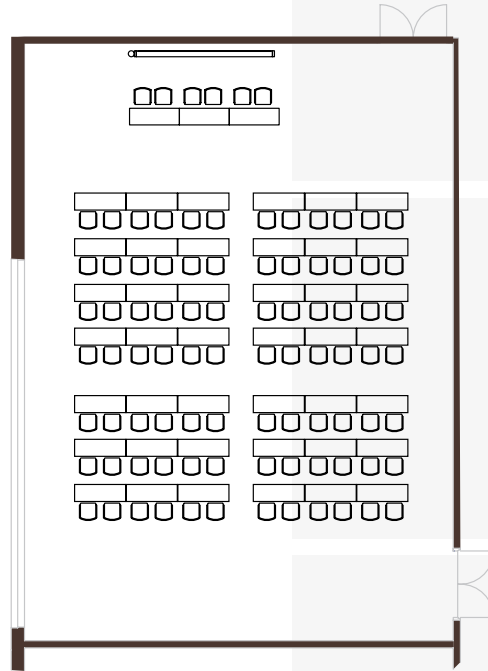

Hall 10 _ 233sqm

Classroom style seating	150 pax
Parliamentary style seating (Tables + chairs)	100 pax
Banquet style seating	120 pax
L x B x H (m)	18 x 13 x 4.4

CLASSROOM STYLE SEATING

PARLIAMENTARY STYLE SEATING

BANQUET STYLE SEATING