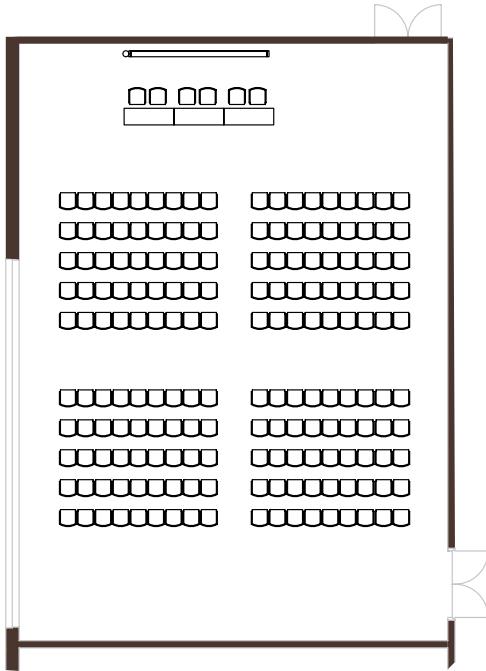

Hall 10 _ 233sqm

Classroom style seating	150 pax
Parliamentary style seating (Tables + chairs)	100 pax
Banquet style seating	120 pax
L x B x H (m)	18 x 13 x 4.4

CLASSROOM STYLE SEATING

PARLIAMENTARY STYLE SEATING

BANQUET STYLE SEATING